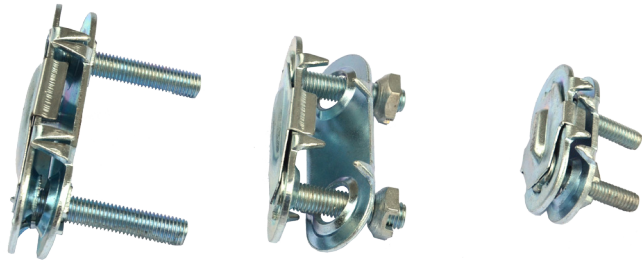

T-Rex Conveyor Belt Products

QUICK REPAIR MATERIAL

Fasteners

Belt Thickness
5 - 11 mm
11 - 17 mm
14 - 21 mm

Type
1"
1½"
2"

YOUR SUPPLIER FOR RELIABLE TOOLS
Please contact our sales team for more information !

Installation Tools

Belt Punch

Drilling Bit

Key