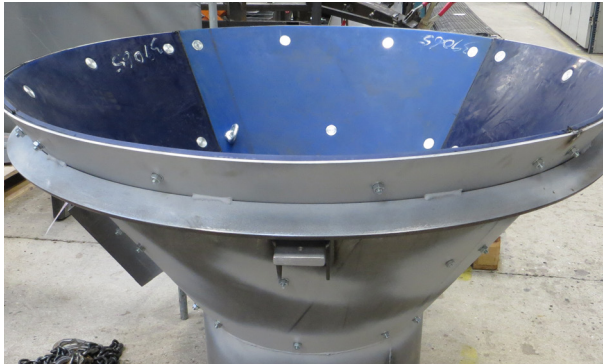

T-REX RUBBER INTERNATIONAL PRODUCT HIGHLIGHT

Your international partner
www.trexrubber.com

T-Rex Wear Protection Solutions

T-REX DIAMOND

- ✓ High Abrasion Resistance
- ✓ Delivery from Stock
- ✓ High Quality Product

Available from our stock

Type	: fabric reinforcement or metal reinforcement
Hardness	: 90° Shore
Length	: 3.000 mm
Width	: 1 200 mm
Thicknesses	: 6,5 mm | 8 mm | 12,5 mm

custom specification:
length x width x thickness