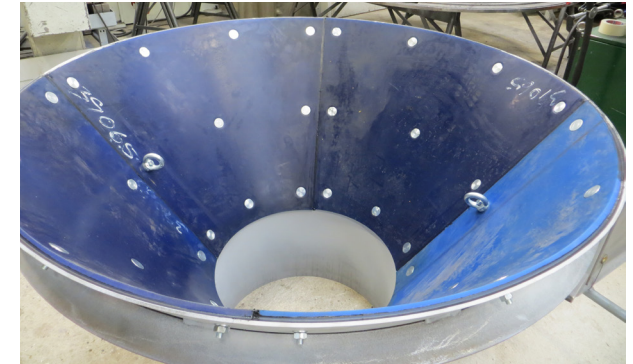

T-REX RUBBER INTERNATIONAL PRODUCT HIGHLIGHT

Your international partner
www.trexrubber.com

T-Rex Wear Protection Solutions

T-REX DIAMOND

- ✓ High Abrasion Resistance
- ✓ Delivery from Stock
- ✓ High Quality Product

Available from our stock

Type	: fabric reinforcement or metal reinforcement
Hardness	: 90° Shore
Length	: 3.000 mm
Width	: 1 200 mm
Thicknesses	: 6,5 mm | 8 mm | 12,5 mm

custom specification:
length x width x thickness